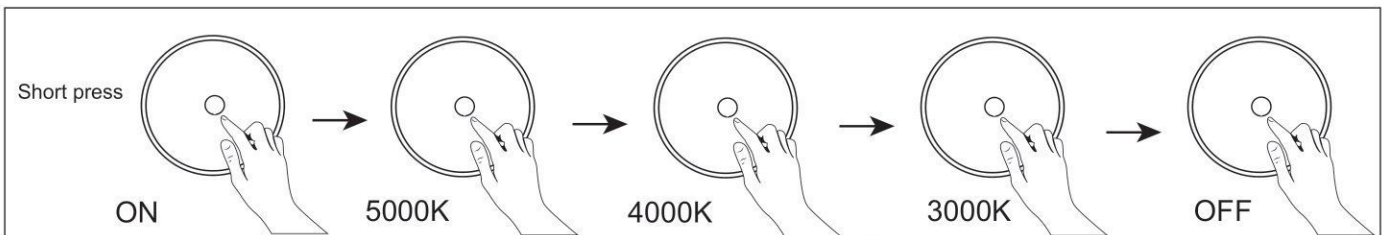

1 x MAX 4W LED DC 5V
2x 3.7V 1800mAh Li-ion incl.